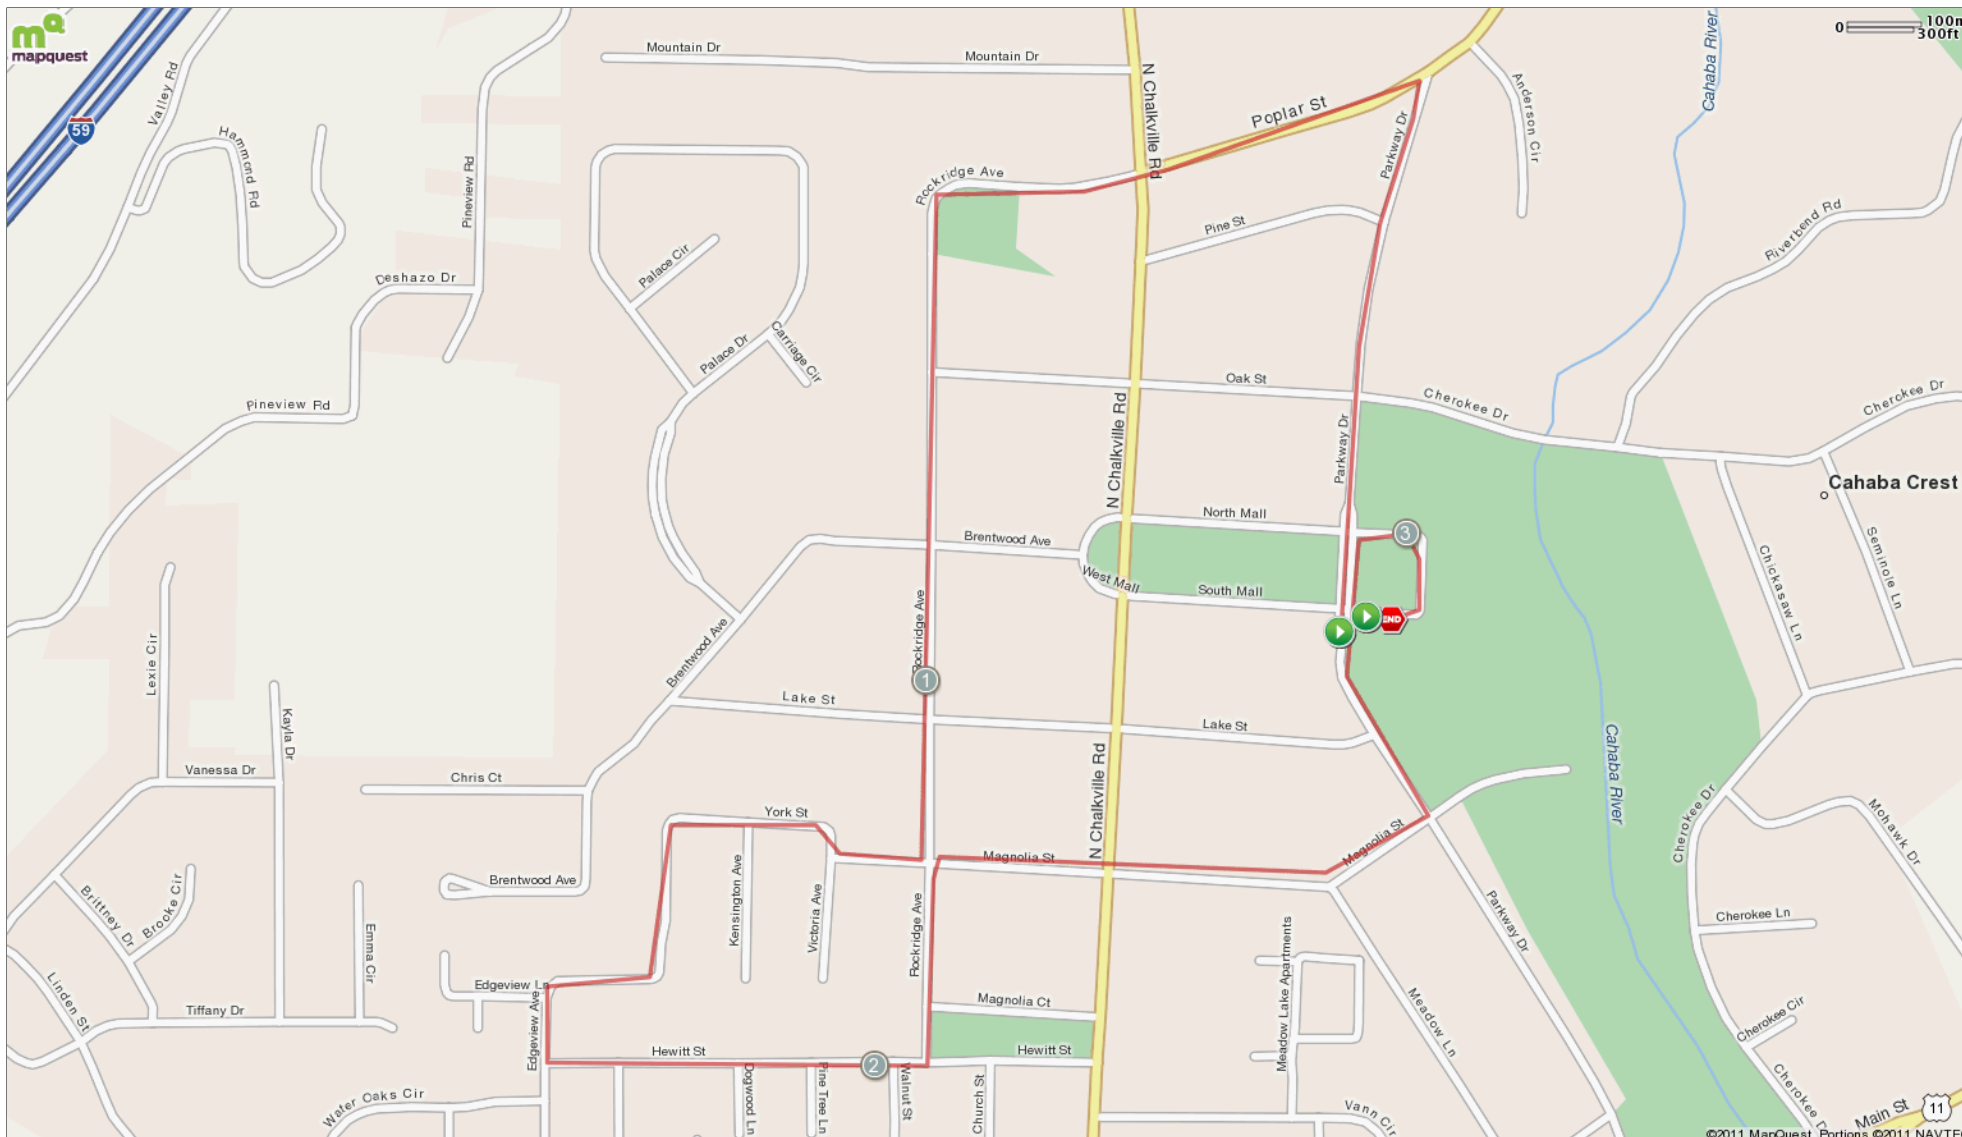

Maple Leaf 5K

Starts In Trussville, Alabama

3.11 miles

Description