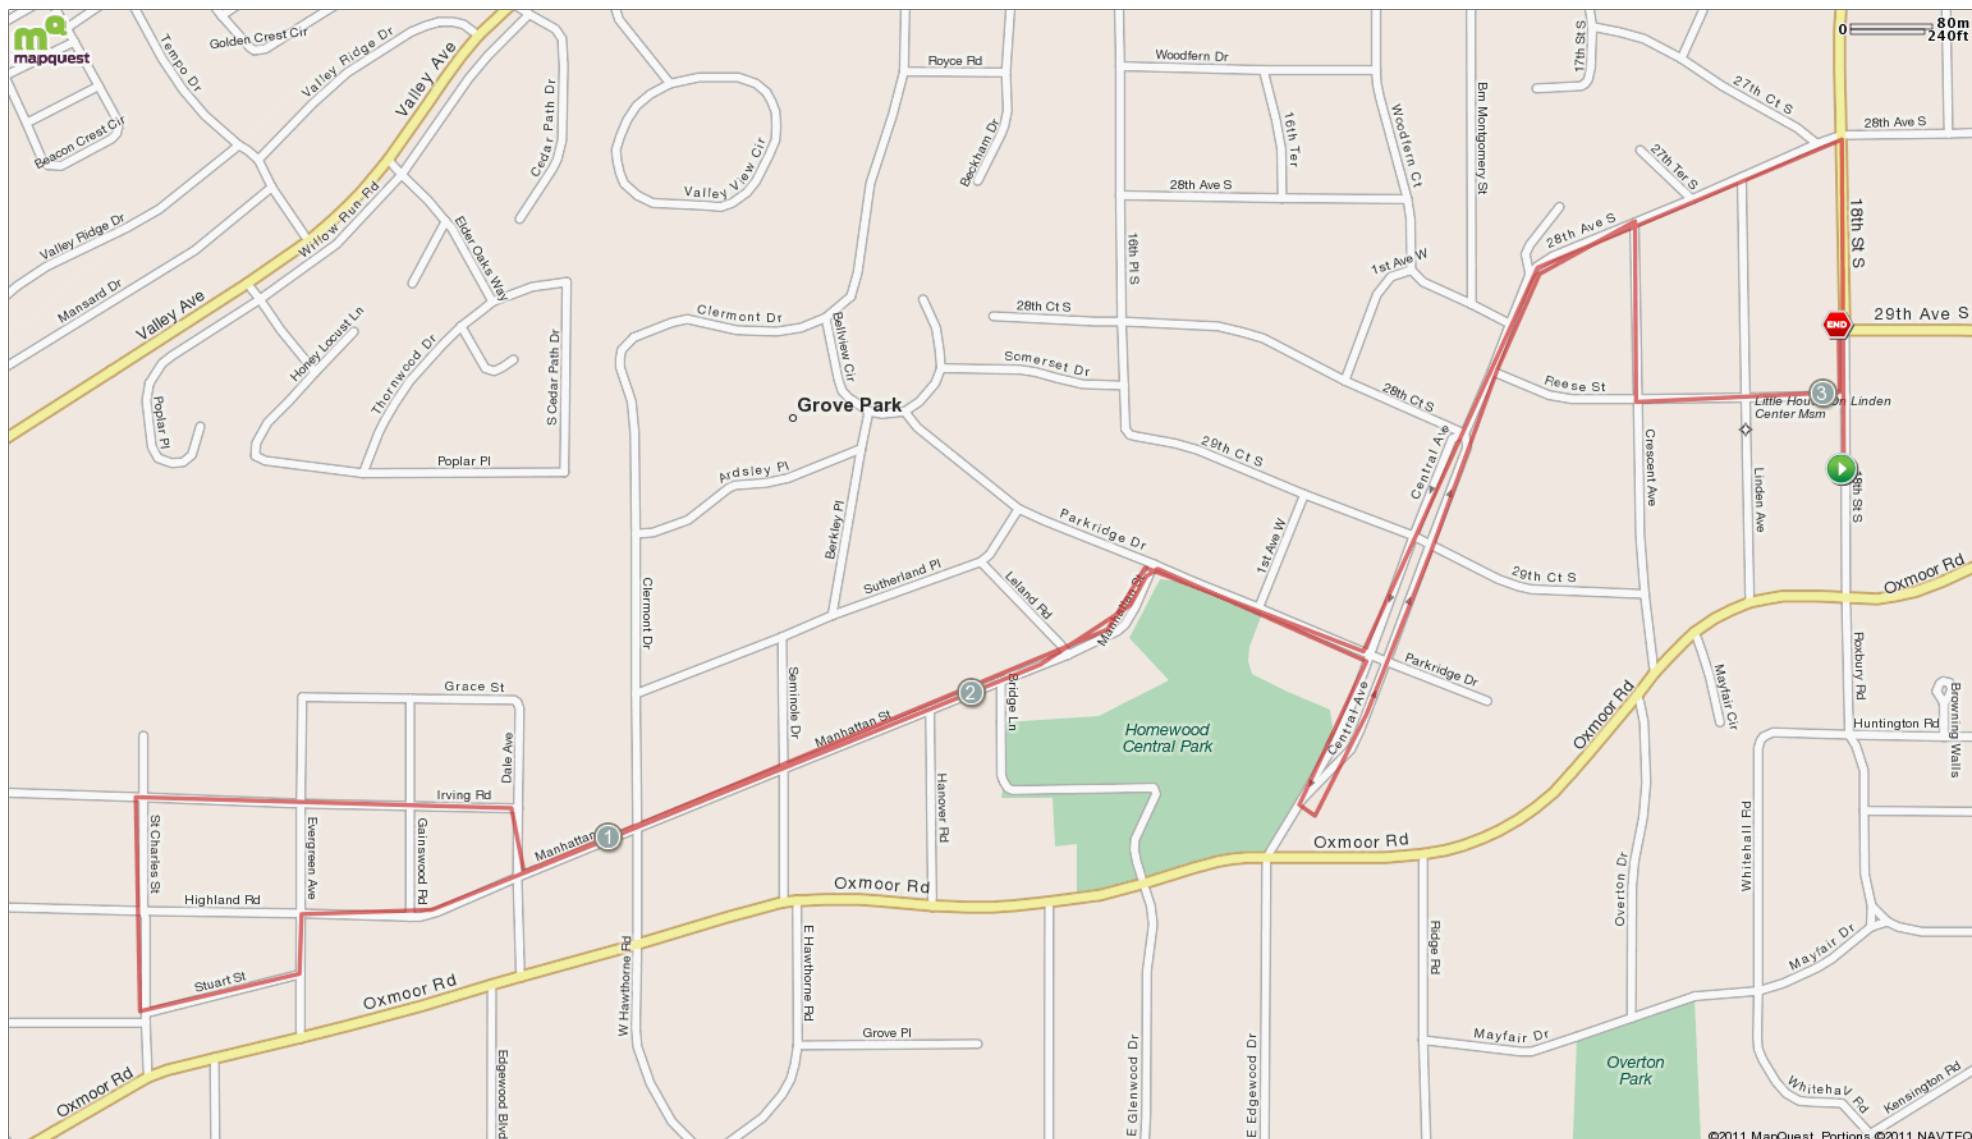

Retro Run

Starts In Birmingham, Alabama

3.11 miles

Description
Retro Run 5K.